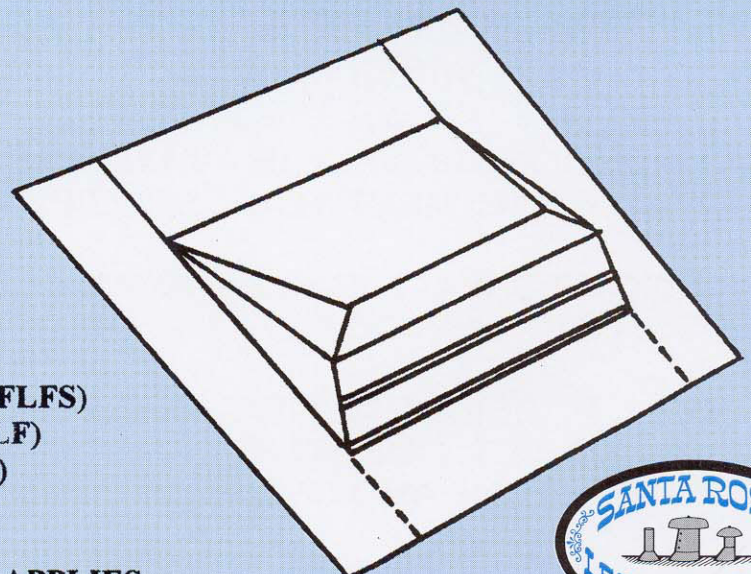

* LEAD OR GALVANIZED FRONT & SIDES APPLIES
TO ALL STYLES OF DORMER VENTS *

"We Get The Lead Out"