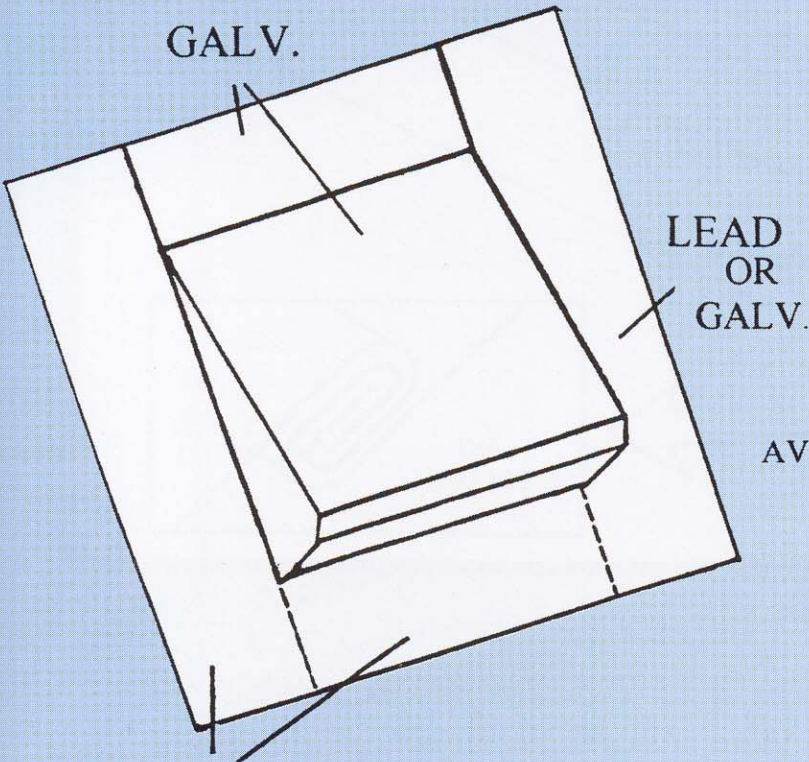

SANTA ROSA LEAD PRODUCTS

33 SOUTH UNIVERSITY ST. HEALDSBURG, CALIF. 95448

PH: 1-707-431-7757 - FAX: 1-707-431-1749

DORMER VENTS

50 SQ. INCH EYEBROW VENT

MATERIAL: 26 GAUGE GALVANIZED STEEL
1/4" MESH HARDWARE CLOTH

SKIRT SIZE: 9" MIN. OF LEAD

VENT OPENING: 19" X 4"

APPROX. AREA: 50 SQ. INCHES

ROOF OPENING: 13" X 19"

AVAILABLE IN : LEAD FRONT & SIDES (D50FLFS)
LEAD FRONT ONLY (D50FLF)
ALL GALVANIZED (D50FG)

LEAD
OR
GALV.

MATERIAL: 26 GAUGE GALVANIZED STEEL
1/4" MESH HARDWARE CLOTH

SKIRT SIZE: 9" MIN. OF LEAD

VENT OPENING: 21" X 10"

APPROX. AREA: 100 SQ. INCHES

ROOF OPENING: 21" X 22"

AVAILABLE IN: LEAD FRONT & SIDES (D100FLFS)
LEAD FRONT ONLY (D100FLF)
ALL GALVANIZED (D100FG)