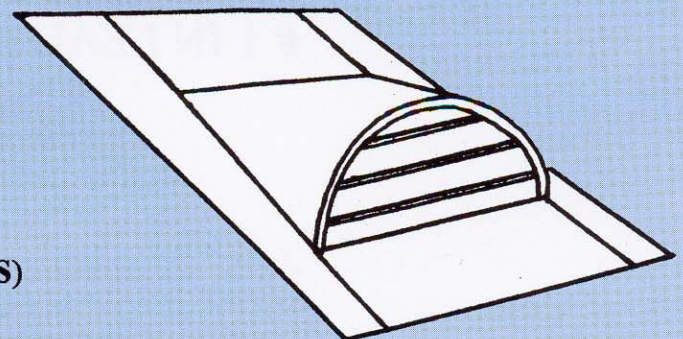

100 SQ. INCH (HALF ROUND) DORMER

MATERIAL: 26 GAUGE GALVANIZED STEEL
1/4" MESH HARDWARE CLOTH

SKIRT SIZE: 9" MIN. OF LEAD

VENT OPENING: 20" X 16"

HEIGHT AT PEAK: 12"

APPROX. AREA: 100 SQ. INCHES

ROOF OPENING: 21" X 22"

AVAILABLE IN: LEAD FRONT & SIDES (D100RLFS)
LEAD FRONT ONLY (D100RLF)
ALL GALVANIZED (D100RG)

* LEAD OR GALVANIZED FRONT & SIDES APPLIES TO
ALL STYLES OF DORMER VENTS *

"We Get The Lead Out"