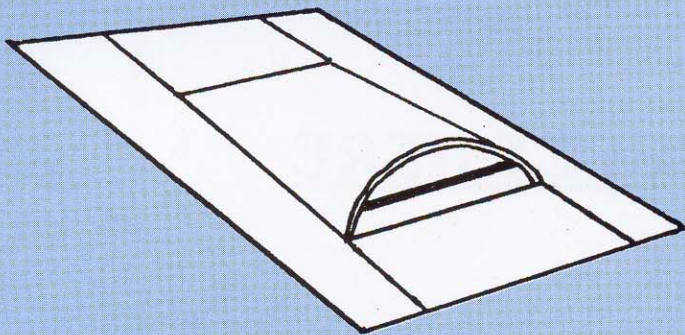

SANTA ROSA LEAD PRODUCTS

33 SOUTH UNIVERSITY ST. HEALDSBURG, CALIF. 95448

PH: 1-707-431-7757 - FAX: 1-707-431-1749

DORMER VENTS (HALF ROUND)

50 SQ. INCH (HALF ROUND) DORMER

MATERIAL: 26 GAUGE GALVANIZED STEEL
1/4" MESH HARDWARE CLOTH

SKIRT SIZE: 9" MIN. OF LEAD

VENT OPENING: 24" X 21"

HEIGHT AT PEAK: 7"

APPROX. AREA: 50 SQ. INCHES

ROOF OPENING: 13" X 19"

AVAILABLE IN : LEAD FRONT & SIDES (D50RLFS)
LEAD FRONT ONLY (D50RLF)
ALL GALVANIZED (D50RG)

100 SQ. INCH (HALF ROUND) DORMER

MATERIAL: 26 GAUGE GALVANIZED STEEL
1/4" MESH HARDWARE CLOTH

SKIRT SIZE: 9" MIN. OF LEAD

VENT OPENING: 20" X 16"

HEIGHT AT PEAK: 12"

APPROX. AREA: 100 SQ. INCHES

ROOF OPENING: 21" X 22"