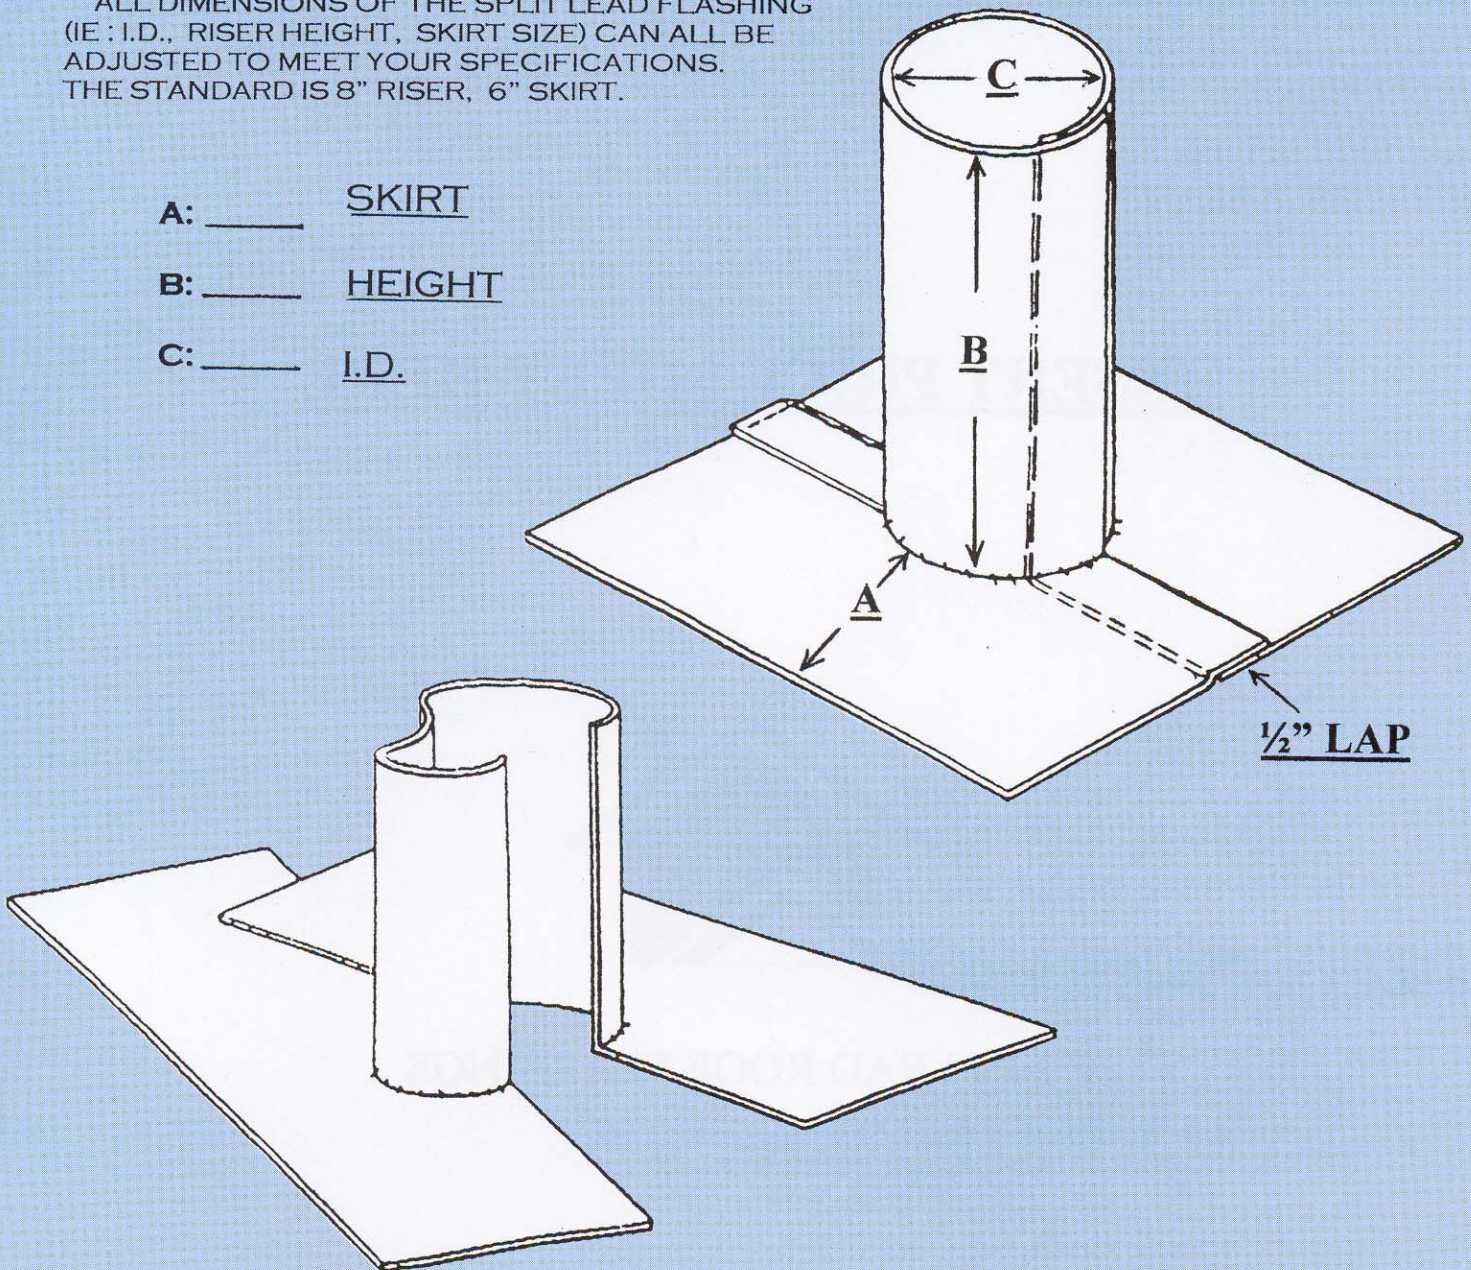

SANTA ROSA LEAD PRODUCTS

33 SOUTH UNIVERSITY ST. HEALDSBURG CA. 95448

PH: 707-431-7757 - FAX: 707-431-1749

4# SPLIT LEAD FLASHING

** ALL DIMENSIONS OF THE SPLIT LEAD FLASHING (IE : I.D., RISER HEIGHT, SKIRT SIZE) CAN ALL BE ADJUSTED TO MEET YOUR SPECIFICATIONS. THE STANDARD IS 8" RISER, 6" SKIRT.

A: _____ SKIRT
B: _____ HEIGHT
C: _____ I.D.

SPLIT LEAD FLASHING - ALLOWS FOR INSTALLATION AROUND EXISTING PIPE & TUBING. OPEN IT UP, WRAP IT AROUND YOUR PIPE, CLOSE AND SOLDER. OUR ONE-PIECE CONSTRUCTION MEANS ONLY ONE VERTICAL SEAM TO SOLDER. ALL JOINTS ARE OVERLAPPED TO EASE FIELD SOLDERING. NO BUTT JOINTS.