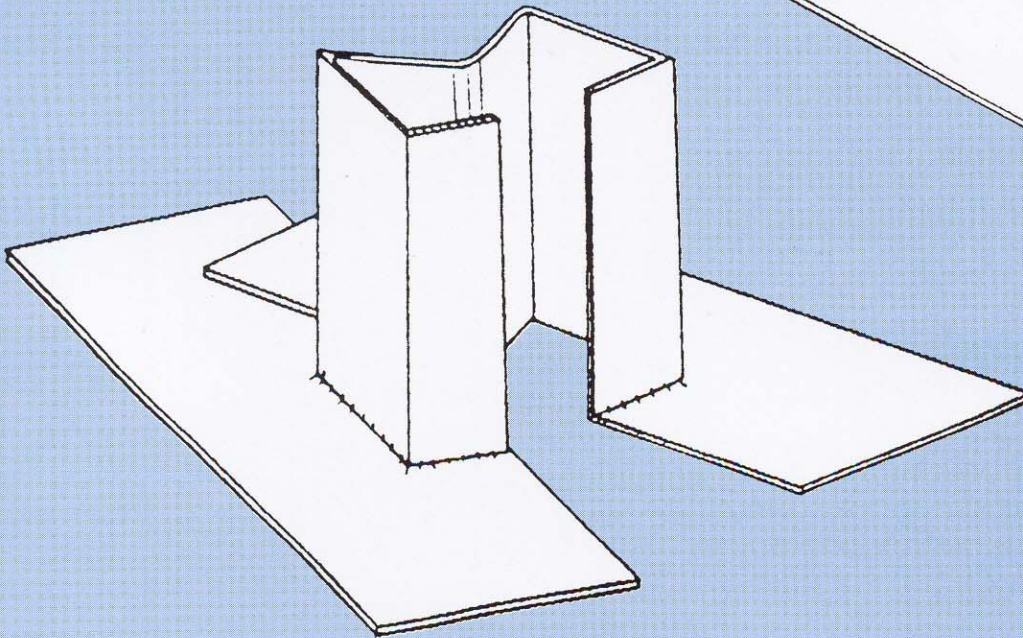

## 4# SQUARE SPLIT LEAD FLASHING

\*\*ALL DIMENSIONS OF THE SPLIT LEAD FLASHING (IE: I.D., RISER HIEGHT, AND SKIRT SIZE) AN ALL BE ADJUSTED TO MEET YOUR SPECIFICATIONS.

A: \_\_\_\_\_

B: \_\_\_\_\_

C: \_\_\_\_\_

**SPLIT LEAD FLASHING** – ALLOWS FOR INSTALLATION AROUND EXISTING SQUARE TUBING OR MULTIPLE LINES IN ONE AREA. OPEN IT UP, WRAP IT AROUND YOUR WORK, CLOSE AND SOLDER. ALL JOINTS ARE OVERLAPPED TO EASE FIELD SOLDERING, NO BUTT JOINTS.