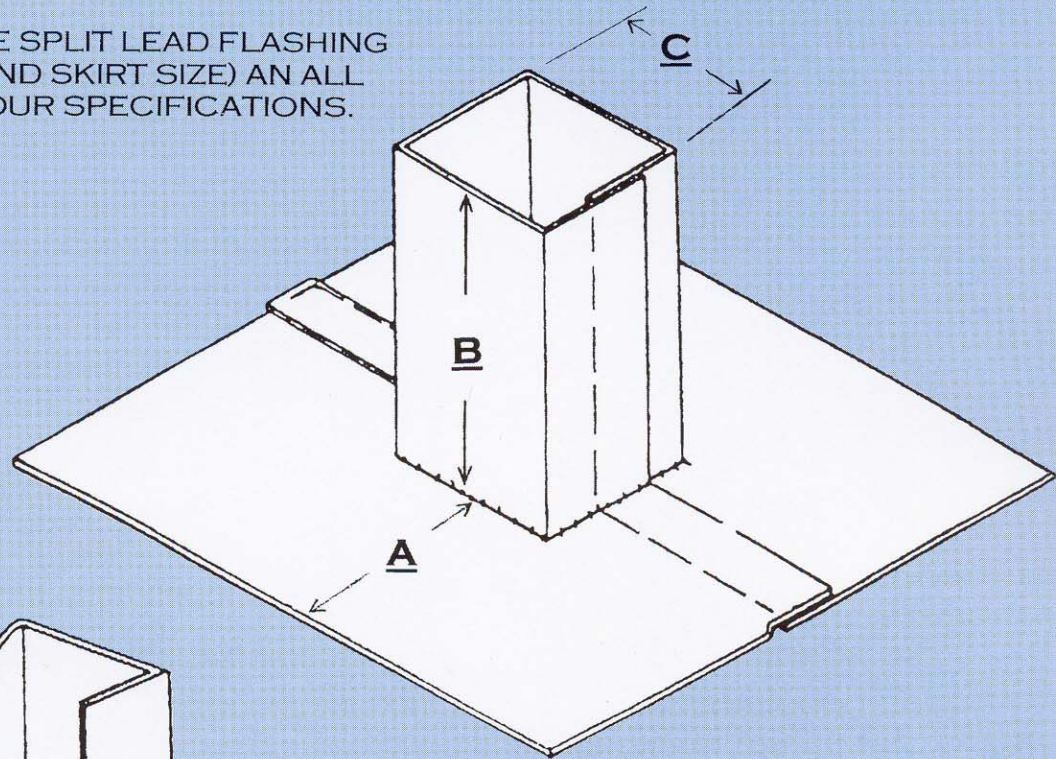

## 4# SQUARE SPLIT LEAD FLASHING

\*\*ALL DIMENSIONS OF THE SPLIT LEAD FLASHING (IE: I.D., RISER HIEGHT, AND SKIRT SIZE) AN ALL BE ADJUSTED TO MEET YOUR SPECIFICATIONS.

A: \_\_\_\_\_

B: \_\_\_\_\_

C: \_\_\_\_\_

**SPLIT LEAD FLASHING** – ALLOWS FOR INSTALLATION AROUND EXISTING SQUARE TUBING OR MULTIPLE LINES IN ONE AREA. OPEN IT UP, WRAP IT AROUND YOUR WORK, CLOSE AND SOLDER. ALL JOINTS ARE OVERLAPPED TO EASE FIELD SOLDERING, NO BUTT JOINTS.